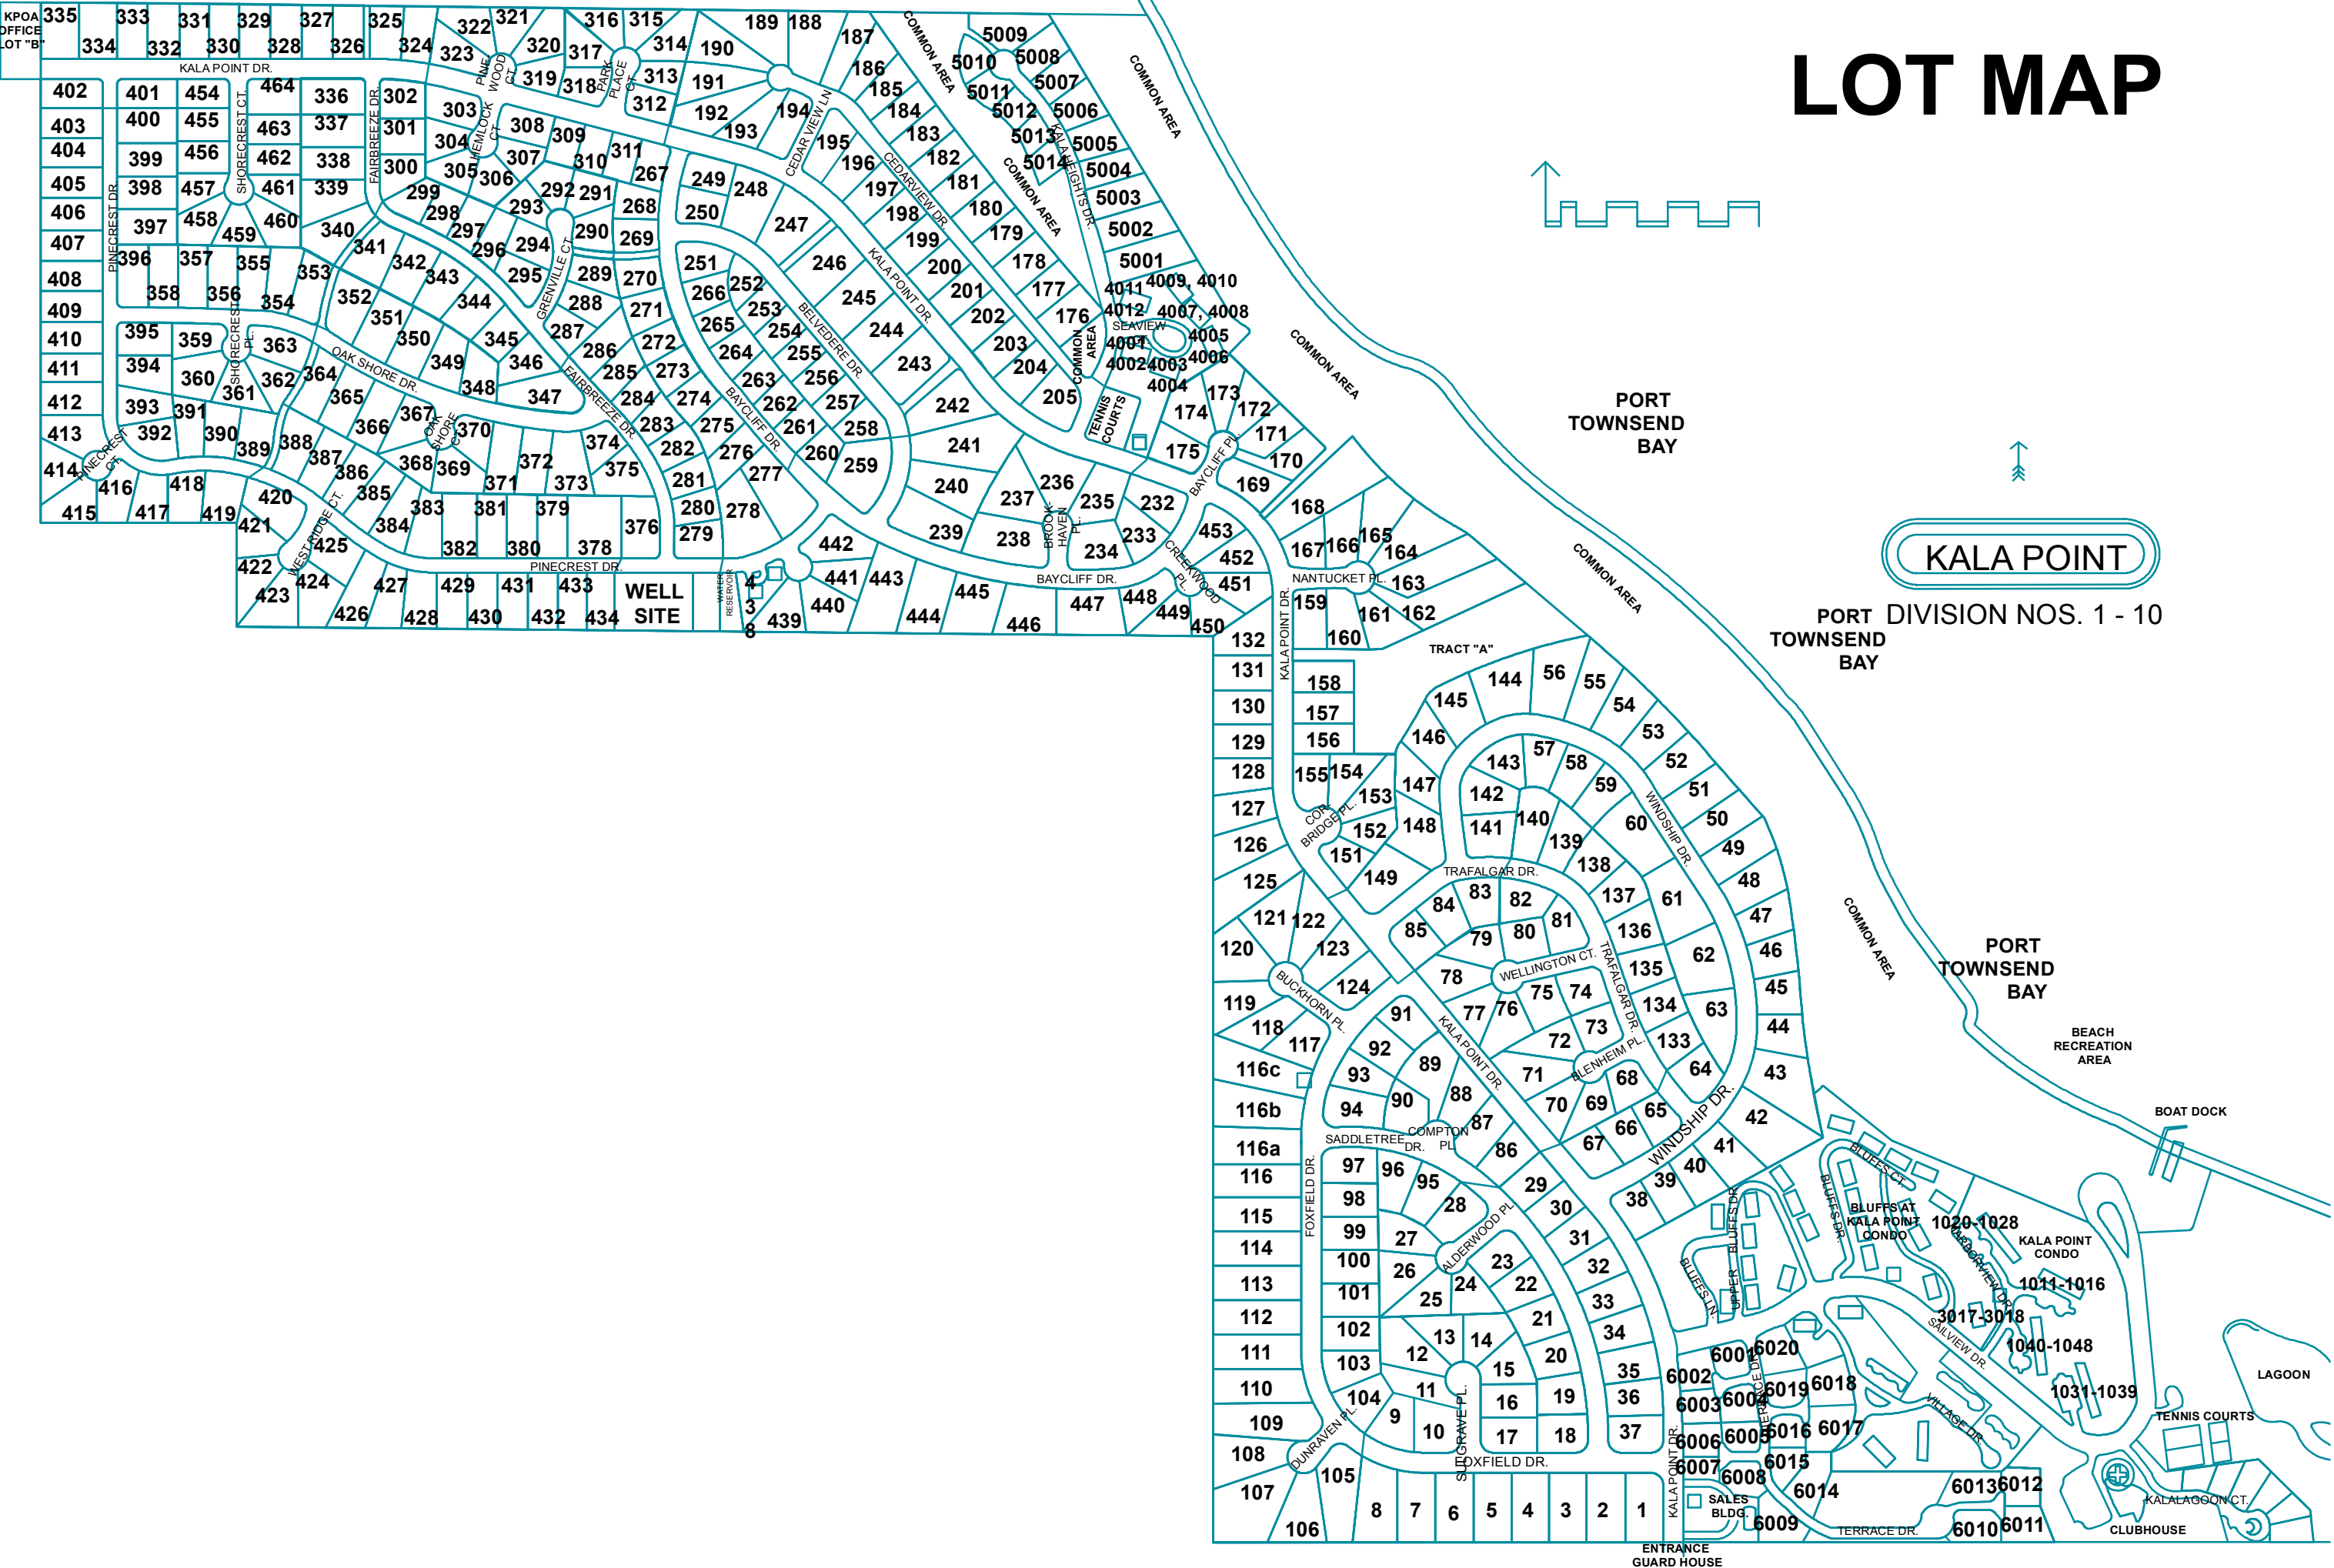

LOT MAP

KALA POINT

ENTRANCE GUARD HOUSE